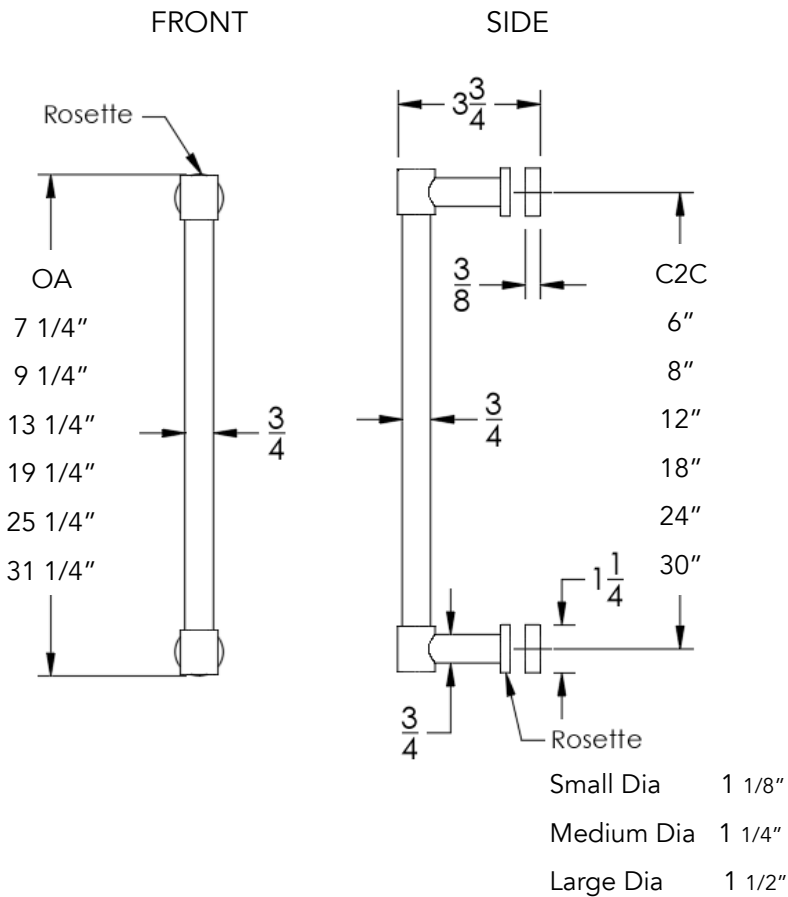

## FEATURES

- Premium 304 Grade Stainless Steel
- Solid Mount Construction
- Concealed Installation Hardware
- Solid End Cap provided for side opposite to the door for a seamless look

Small Rosette  
(Dia 1 1/8")

Medium Rosette  
(Dia 1 1/4")

Large Rosette  
(Large 1 1/2")

OA	C2C	Small Rosette	Medium Rosette	Large Rosette
7 1/4"	6"	ELO-SSD6-SR	ELO-SSD6-MR	ELO-SSD6-LR
9 1/4"	8"	ELO-SSD8-SR	ELO-SSD8-MR	ELO-SSD8-LR
13 1/4"	12"	ELO-SSD12-SR	ELO-SSD12-MR	ELO-SSD12-LR
19 1/4"	18"	ELO-SSD18-SR	ELO-SSD18-MR	ELO-SSD18-LR
25 1/4"	24"	ELO-SSD24-SR	ELO-SSD24-MR	ELO-SSD24-LR
31 1/4"	30"	ELO-SSD30-SR	ELO-SSD30-MR	ELO-SSD30-LR

**Installation Notes:** Center to center hole drilling dimension are same as mentioned in column. Diameter of glass hole for installation is 1/2".

Standard hardware supplied can accommodate glass thicknesses 1/4" to 1/2". Please contact us for custom hardware in case glass thickness exceeds 1/2".